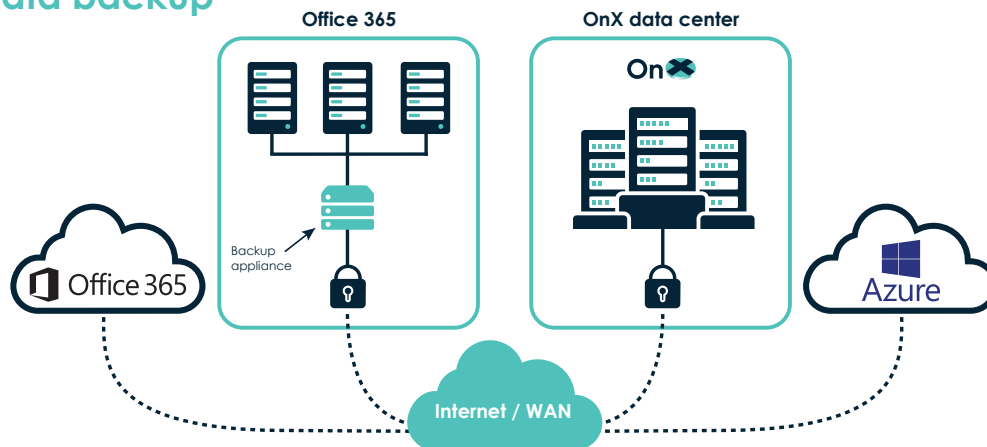

Retiring legacy infrastructure and application licensing means that you can avoid those costly expenditures and your staff can bypass the daily distraction of maintenance and support required to keep the lights on. Instead, they can concentrate on improving your customer satisfaction, your strategic differentiators, and your bottom line.

Ensuring the email data you are storing in Office 365 is secure and readily accessible for restoring information and files quickly and easily is a requirement for any organization in a heavily regulated industry.

Offsite data protection for Office 365 data:

The OnX Office 365 Backup Service is a cloud-based solution targeted to protect critical Office 365 email including mailbox data and OneDrive for Business. OnX provides full management of the backup process to ensure your data is being protected as well as giving end-users the ability to retrieve their data from an easy to use self-service portal.

Backup from Office 365 to an OnX localized environment or to Microsoft Azure ensures you maintain a reliable history of your email data that can easily be searched and stored for long periods of time. Restoring email files is quick and simple and is accessible 24x7 from any device through a user-friendly online interface.

Office 365 data backup

Data protection services that work:

You can rely on the trusted and certified experts at OnX to ensure the essential email data your organization is generating is secured safely in transit and at rest and can be retained for as long as you require. Talk to us today about how OnX can ensure your Office 365 data is protected and always available.